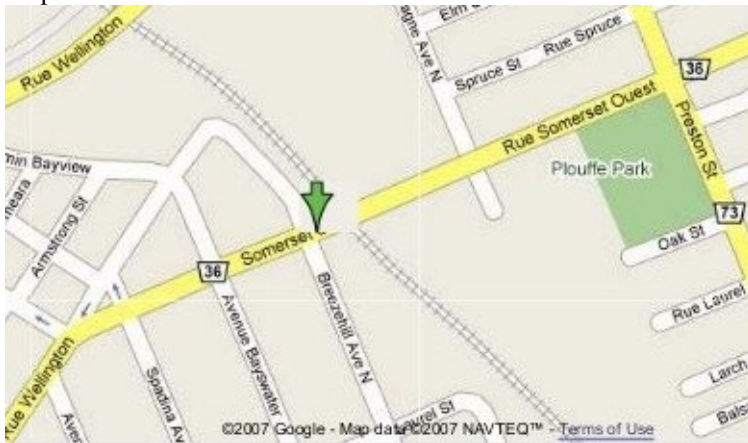

Our location:

1040 Somerset St W, Ottawa, On, K1R 7W6. Bus No 2 arrives to our location. Main intersection is Baywater and Somerset St.

Map:

Business hour:

Monday to Friday - 10:00 Am to 6:00 PM

Saturday: 10:00 Am to 2:00 PM